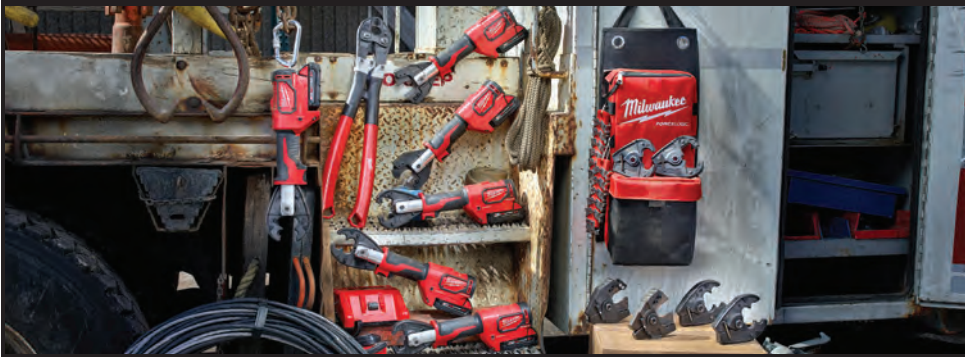

ONE KEY™

UNLOCKING THE DIGITAL JOBSITE™

SMART TOOL

SYNC WIRELESSLY

ONLINE + MOBILE RECORD KEEPING

DIGITAL PLATFORM FOR TOOLS & EQUIPMENT

TRUEVIEW™ HIGH DEFINITION LIGHTING

TRUEVIEW™ High Definition LED lights utilize the most advanced lighting technology to deliver a consistent beam and a true representation of colors and detail, leading to a more productive work area. A rugged design and impact resistant lens allow the new lights to withstand abusive jobsite conditions.